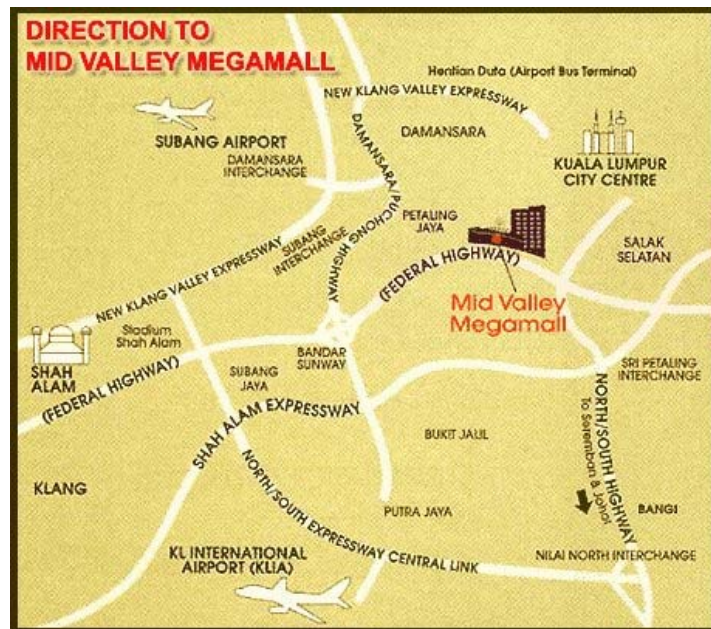

Directions to Tellabs Asia Pacific Training Center

Kuala Lumpur Address

Tellabs Communications (Malaysia) Sdn Bhd
Suite 13.03, 13th Floor Menara IGB
No 1 The Boulevard, Mid Valley City
Lingkaran Syed Putra
59200 Kuala Lumpur, Malaysia

Tel +603 2287 8807

Driving Instructions

From Kuala Lumpur International Airport (KLIA)

Take the north/south expressway central link towards Shah Alam direction
Drive for about 40 km.

Exit onto Federal Highway towards Petaling Jaya/Kuala Lumpur direction.

Drive along Federal Highway for about 15 km.

You will drive through the Selangor boundary arch and exit at Mid Valley Megamall.

Public transport

Take the speedy KLIA Ekspres train that will take you to KL Sentral (Central Station) downtown in 28 minutes. From KL Sentral, take a taxi to Tellabs training facilities. Alternatively, you can take a taxi from the KLIA to Tellabs training facilities. Taxis from the airport operate on a fixed-price coupon system and coupons are available in the arrival hall.