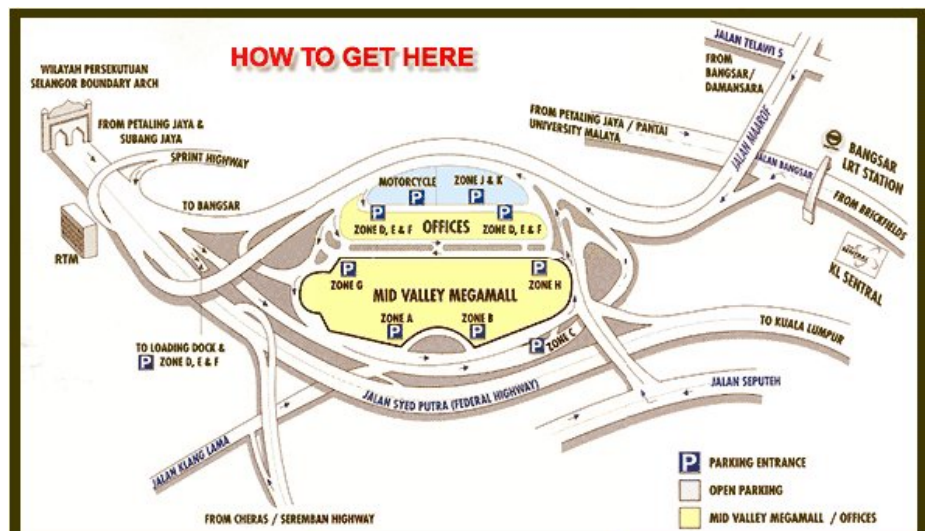

Directions to Tellabs Asia Pacific Training Center

Kuala Lumpur Address

Tellabs Communications (Malaysia) Sdn Bhd
Suite 13.03, 13th Floor Menara IGB
No 1 The Boulevard, Mid Valley City
Lingkaran Syed Putra
59200 Kuala Lumpur, Malaysia

Drive along Federal Highway for about 15 km.

You will drive through the Selangor boundary arch and exit at Mid Valley Megamall.

Public transport

Take the speedy KLIA Ekspres train that will take you to KL Sentral (Central Station) downtown in 28 minutes. From KL Sentral, take a taxi to Tellabs training facilities. Alternatively, you can take a taxi from the KLIA to Tellabs training facilities. Taxis from the airport operate on a fixed-price coupon system and coupons are available in the arrival hall.